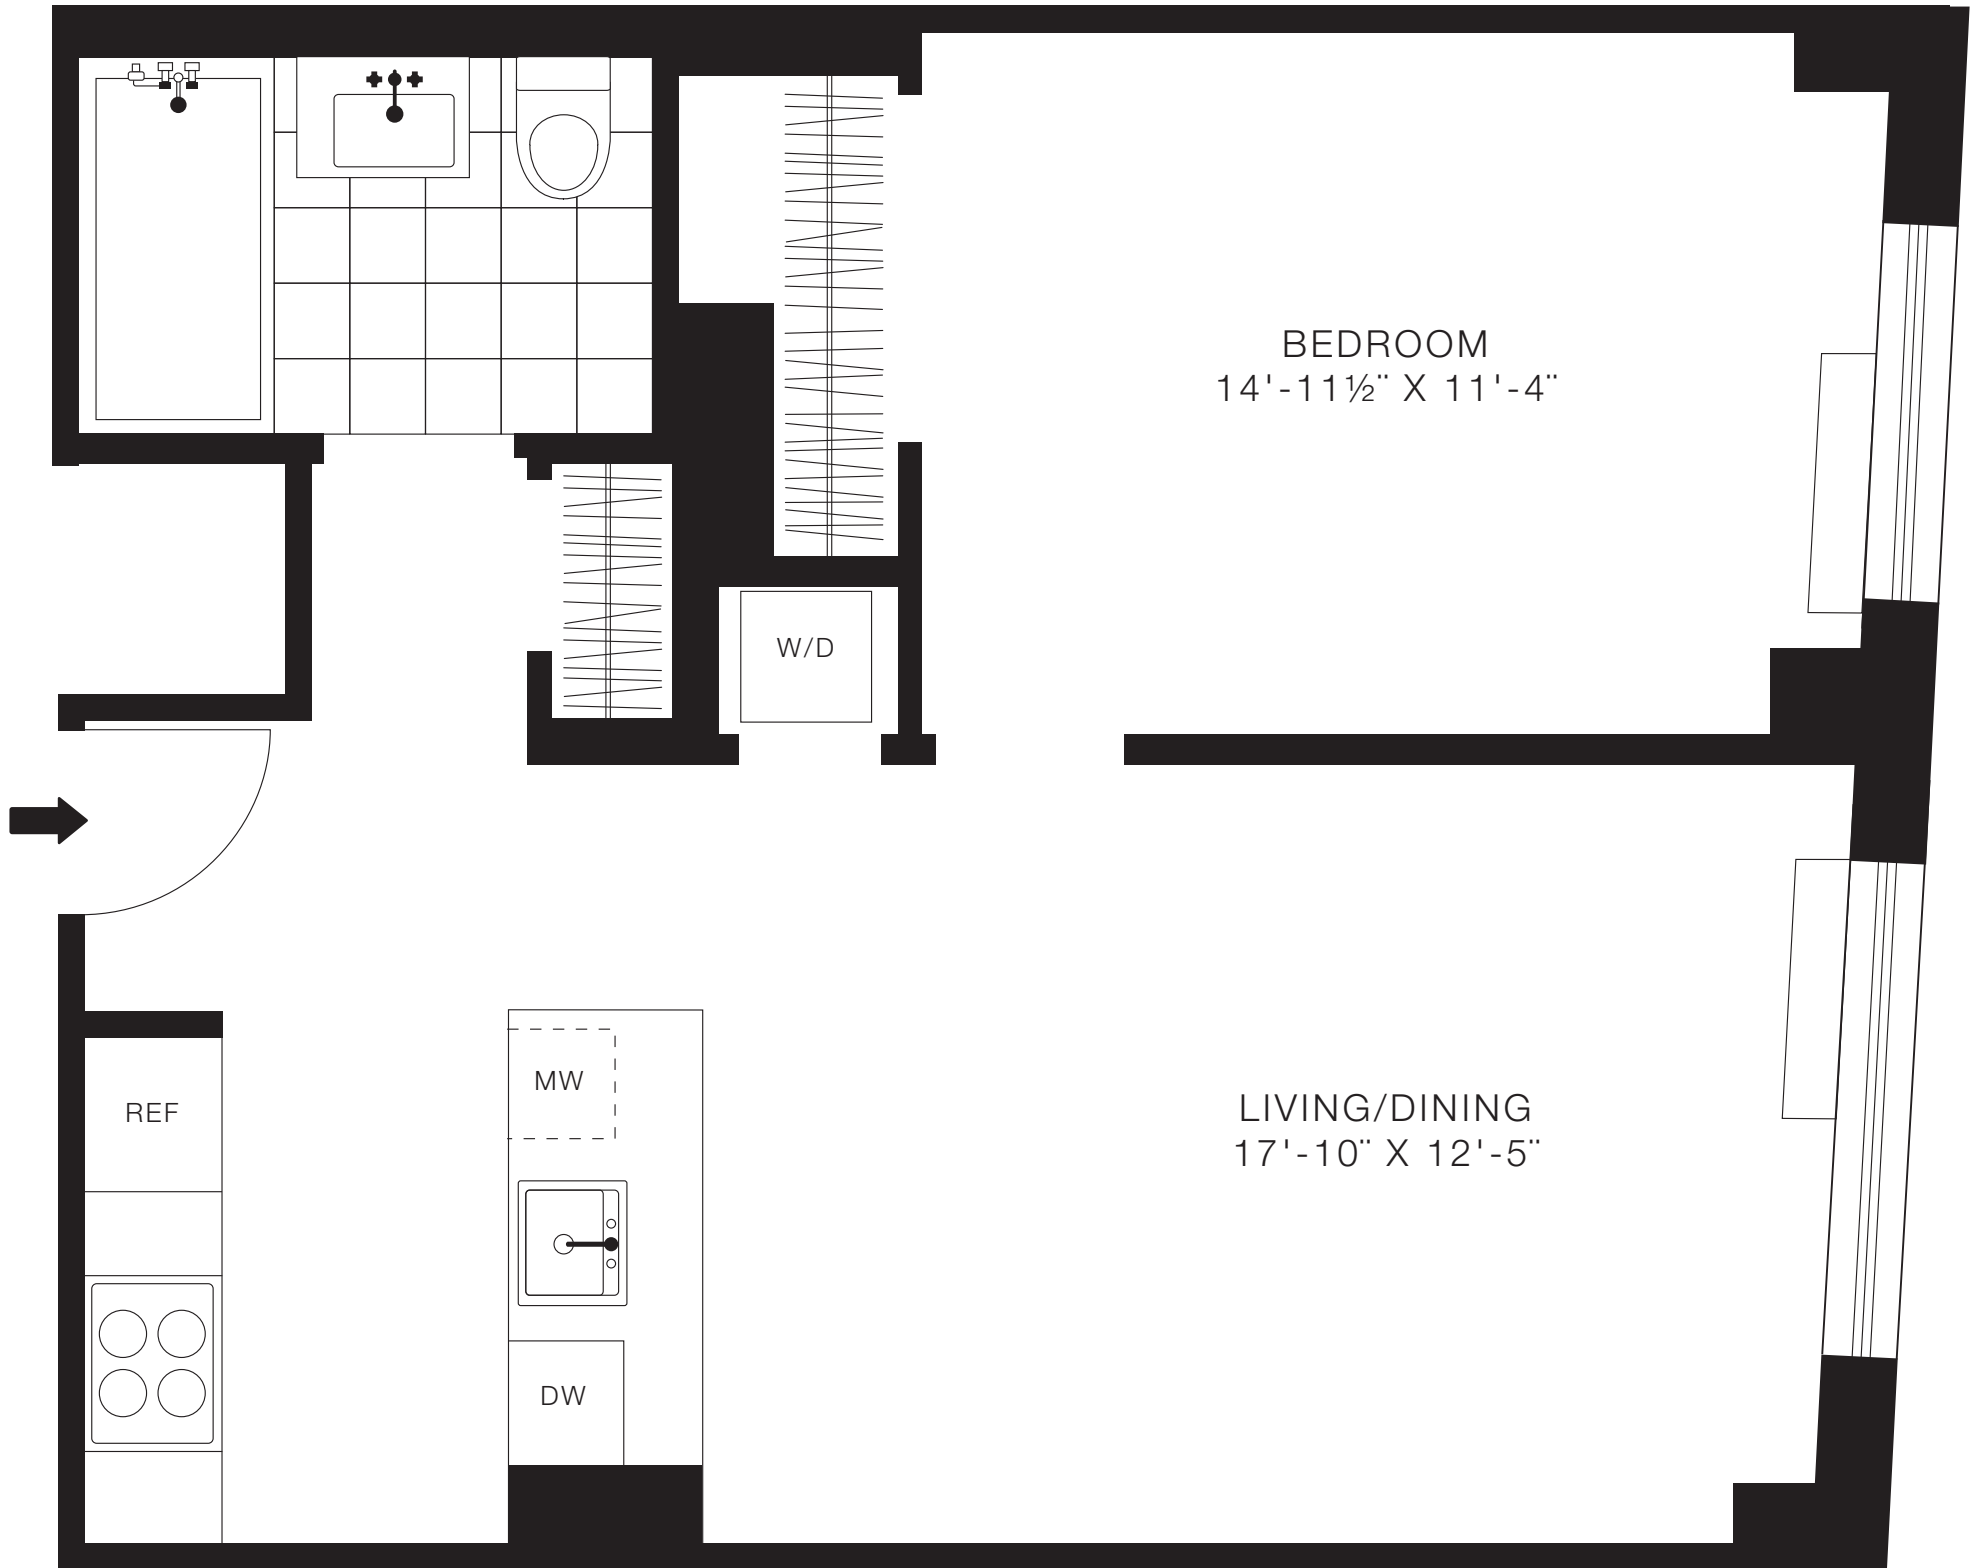

11I

1 BEDROOM 1 BATHROOMS
INTERIOR: 702 SF

LHAUS

11-02 49TH AVENUE, LIC
(888) 711-3895
WWW.LHAUSLIC.COM

ModernSpaces
exclusive sales & marketing
love your place